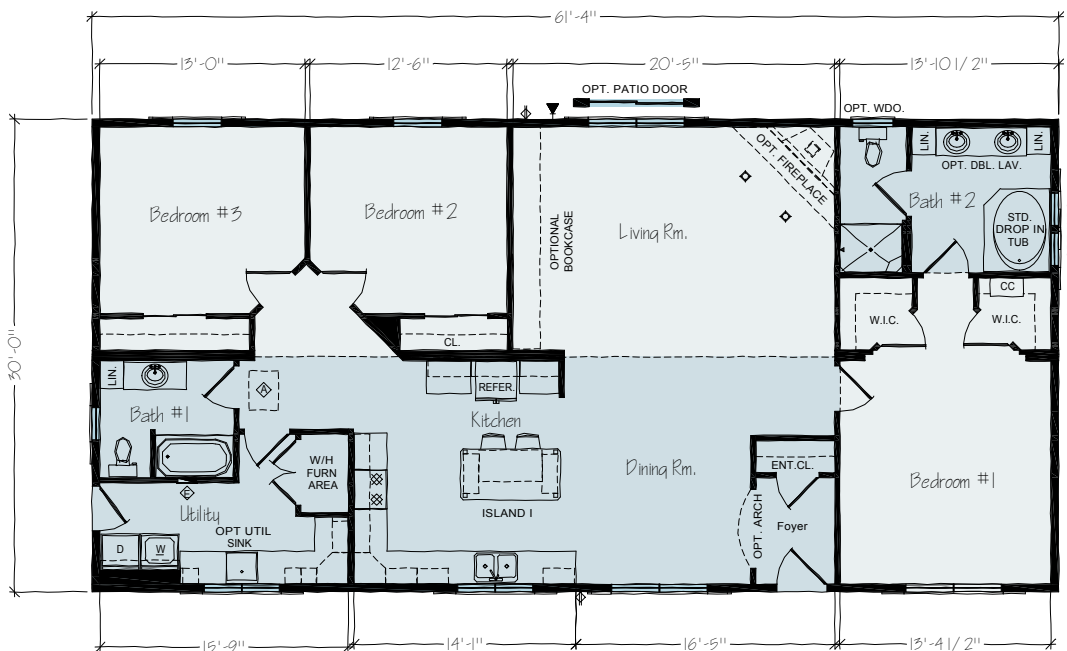

ALBANY PLUS

Square Footage: 1,840

Bedrooms: 3

Bathrooms: 2

Widths: 30ft

Plan: Ranch

FIRST FLOOR

OPTIONS

OPT. BASEMENT STAIRS

OPTIONAL BUMP OUT WITH SHED OR GABLE ROOF