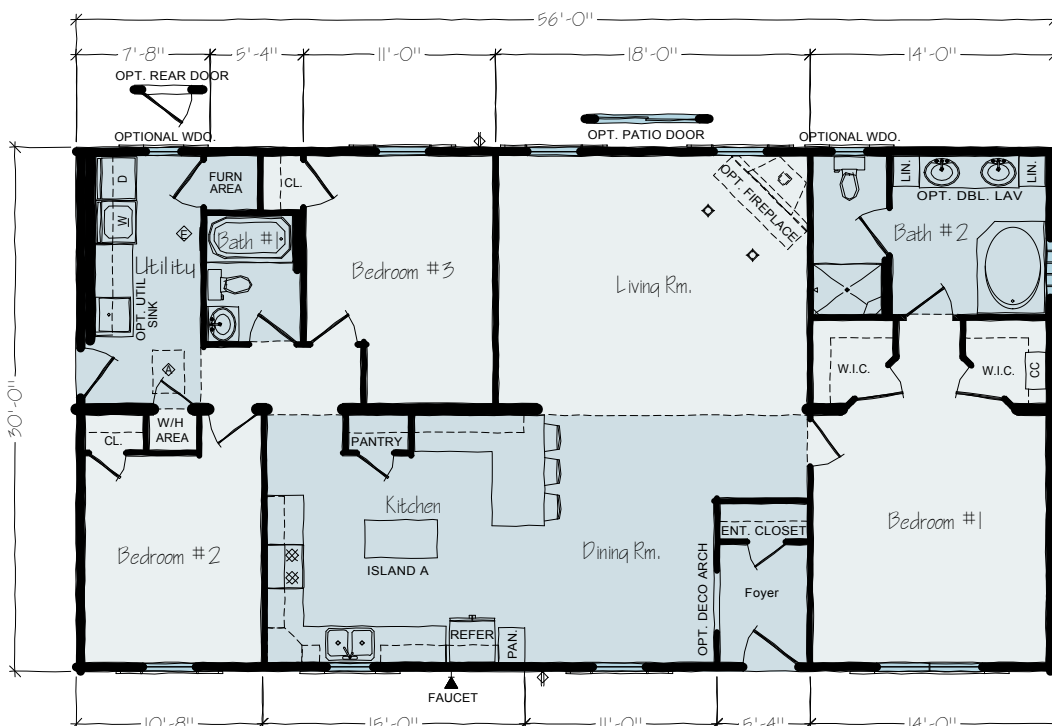

ALBANY

Square Footage: 1,680
Bedrooms: 3
Bathrooms: 2
Widths: 30ft
Plan: Ranch

FIRST FLOOR

OPTIONS