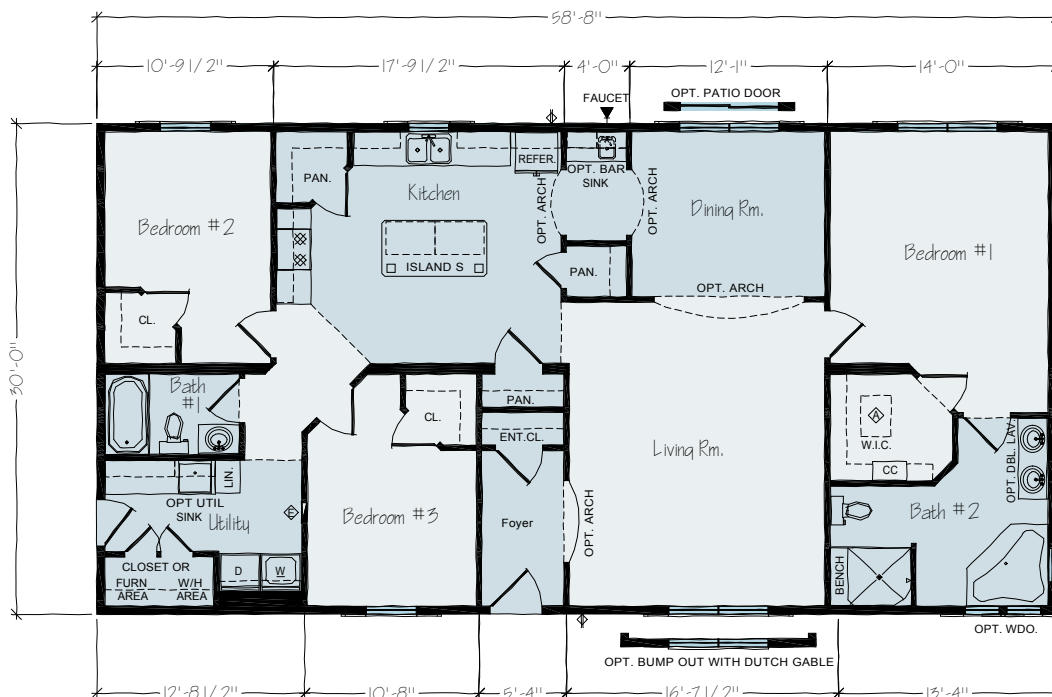

ALICE SPRINGS

Square Footage: 1,760

Bedrooms: 3

Bathrooms: 2

Widths: 30ft

Plan: Ranch

FIRST FLOOR

OPTIONAL BUMP OUT WITH SHED OR GABLE ROOF