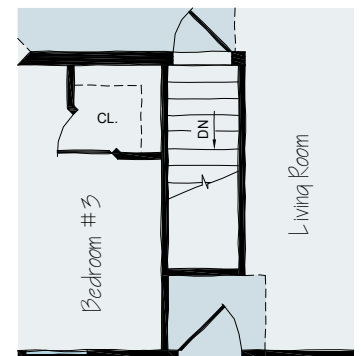

ALICE SPRINGS

Square Footage: 1,760

Bedrooms: 3

Bathrooms: 2

Widths: 30ft

Plan: Ranch

FIRST FLOOR

OPTIONAL BUMP OUT WITH SHED OR GABLE ROOF

OPTIONS

OPT. BASEMENT STAIRS