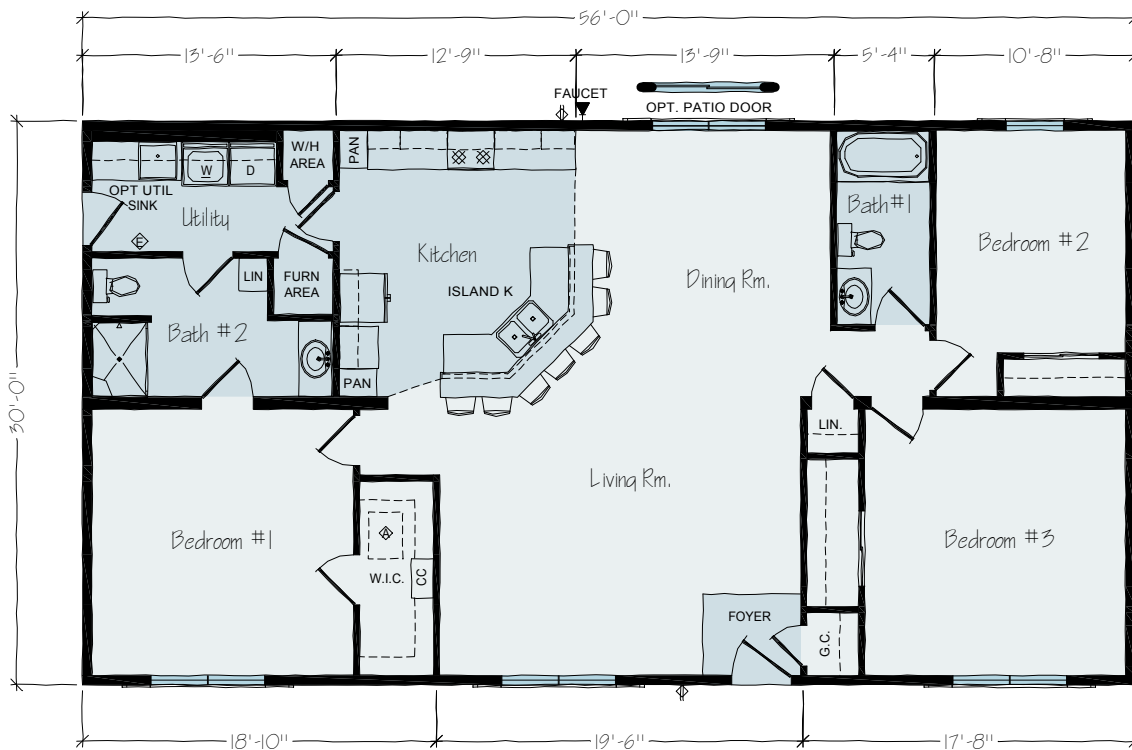

ALLEN TOWNE

Square Footage: 1,680

Bedrooms: 3

Bathrooms: 2

Widths: 30ft

Plan: Ranch

Model JR22-30

Optional Basement

OPT. STAIRWAY LAYOUT