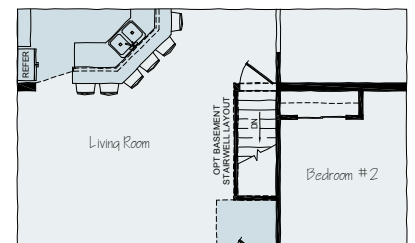

ALLEN TOWNE

Square Footage: 1,680

Bedrooms: 3

Bathrooms: 2

Widths: 30ft

Plan: Ranch

Model JR22-30

Optional Basement

OPT. STAIRWAY LAYOUT