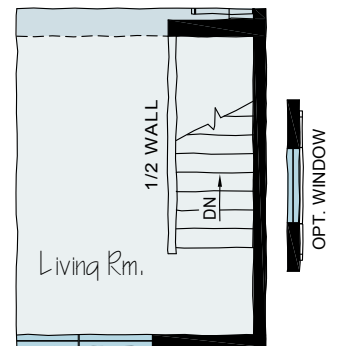

AMERICAN

Square Footage: 1,040
 Bedrooms: 2
 Bathrooms: 2
 Widths: 26ft, 28ft, 30ft
 Plan: Ranch

FIRST FLOOR

OPTIONS

OPT. BASEMENT
 STAIRWAY LAYOUT