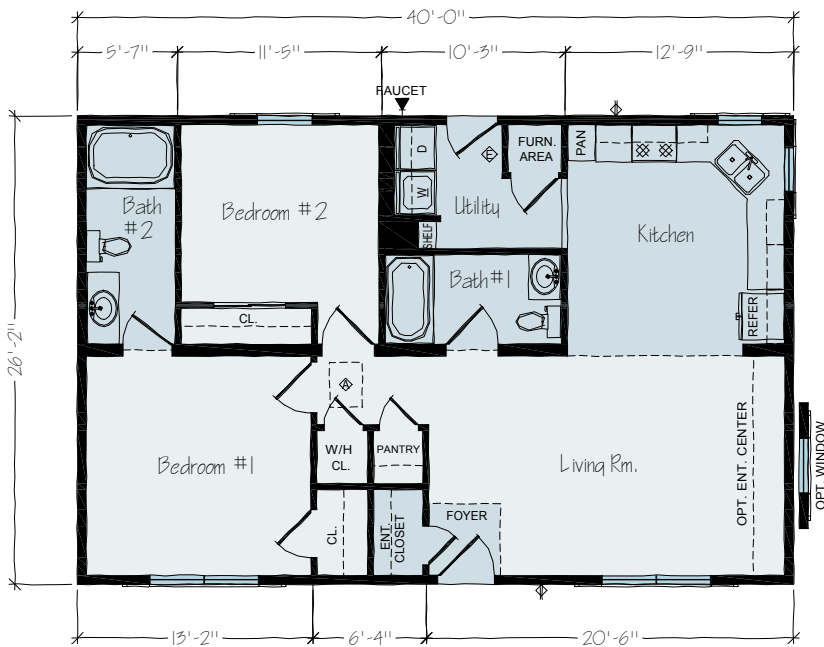

AMERICAN

Square Footage: 1,040
 Bedrooms: 2
 Bathrooms: 2
 Widths: 26ft, 28ft, 30ft
 Plan: Ranch

FIRST FLOOR

OPTIONS

OPT. BASEMENT
 STAIRWAY LAYOUT