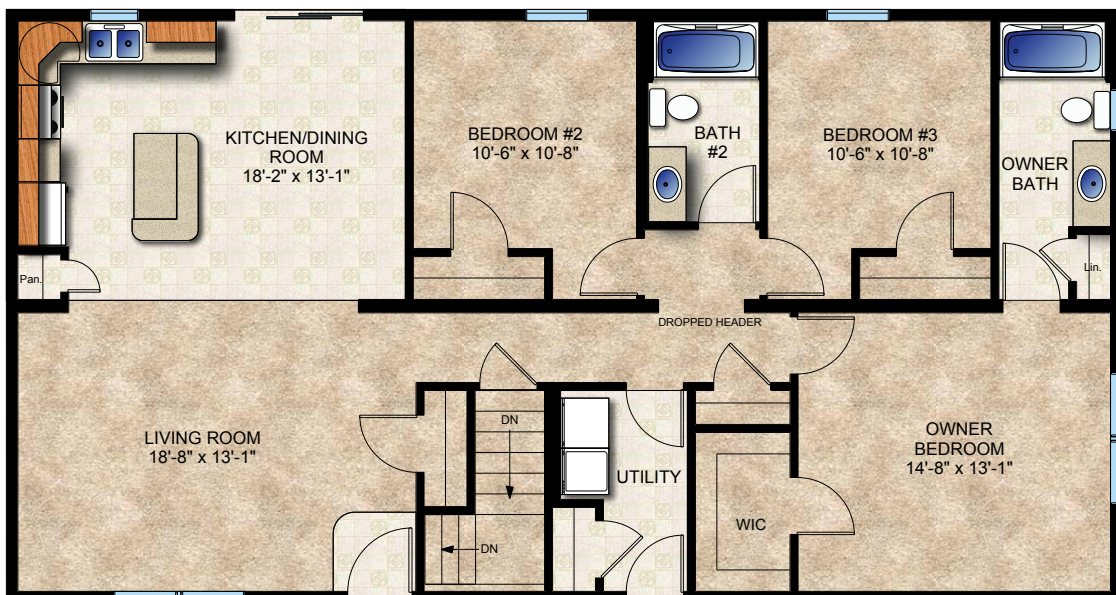

Boise

Square Footage: 1,440

Bedrooms: 3

Bathrooms: 2

Widths: 28ft, 30ft

Plan: Ranch

Standard Plan

52

28