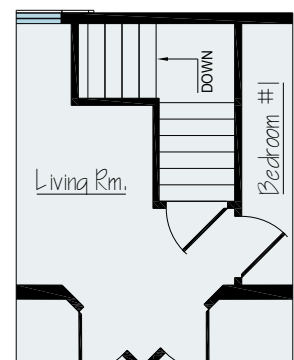

DAVENPORT

Square Footage: 1,352
 Bedrooms: 3
 Bathrooms: 2
 Widths: 26ft, 28ft, 30ft
 Plan: Ranch

FIRST FLOOR

OPTIONS

BASEMENT OPTION