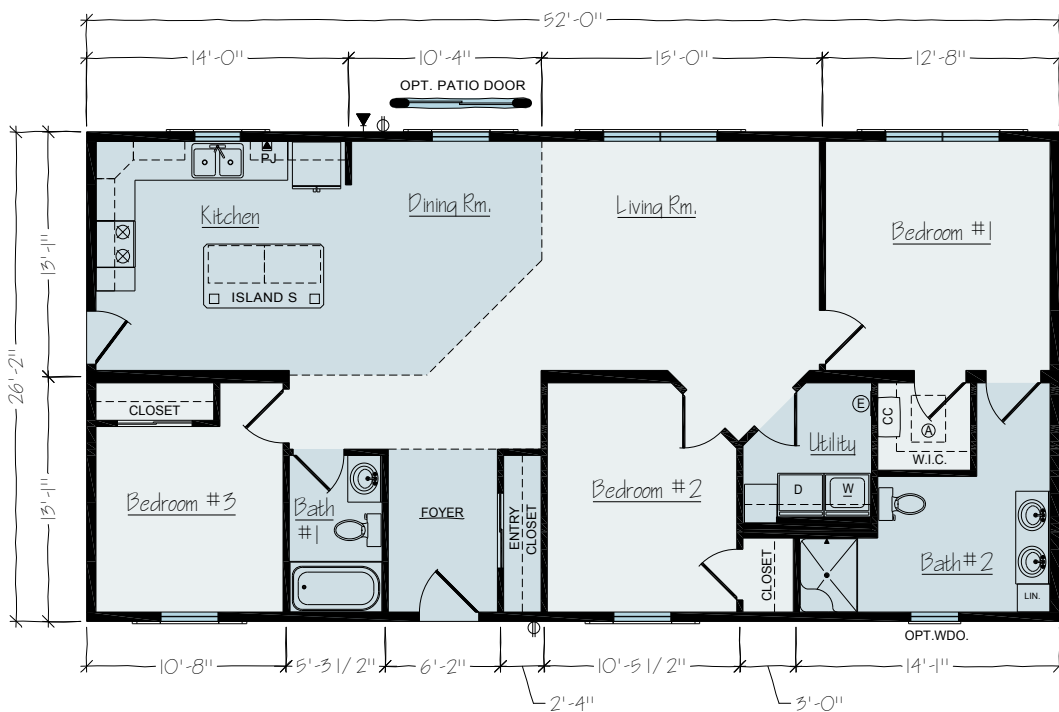

DAVENPORT

Square Footage: 1,352
 Bedrooms: 3
 Bathrooms: 2
 Widths: 26ft, 28ft, 30ft
 Plan: Ranch

FIRST FLOOR

OPTIONS

BASEMENT OPTION