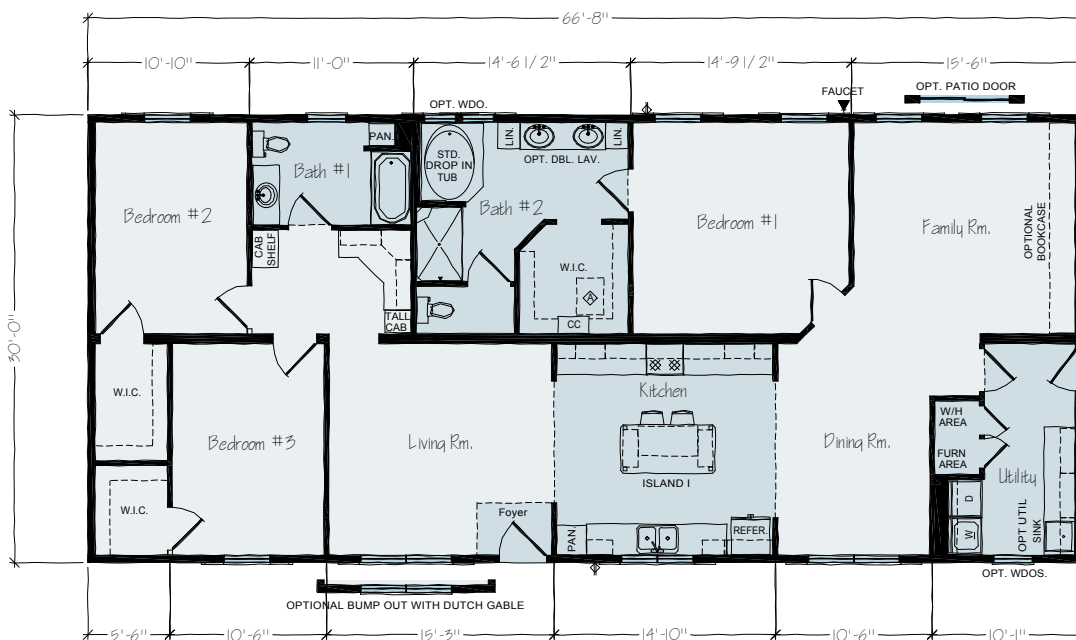

# INDEPENDENCE

Square Footage: 2,000  
 Bedrooms: 3  
 Bathrooms: 2  
 Widths: 30ft  
 Plan: Ranch

## FIRST FLOOR