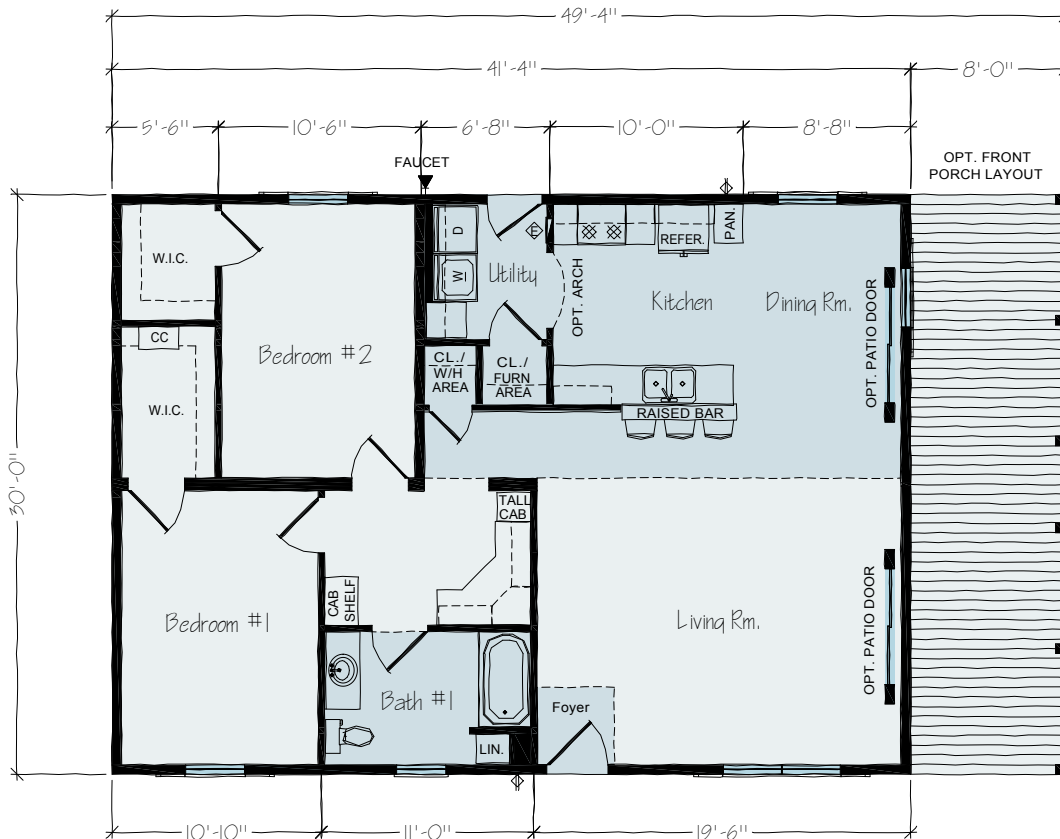

KIMBERLY

Square Footage: 1,240

Bedrooms: 2

Bathrooms: 1

Widths: 26ft, 28ft, 30ft

Plan: Ranch

FIRST FLOOR

OPTIONS