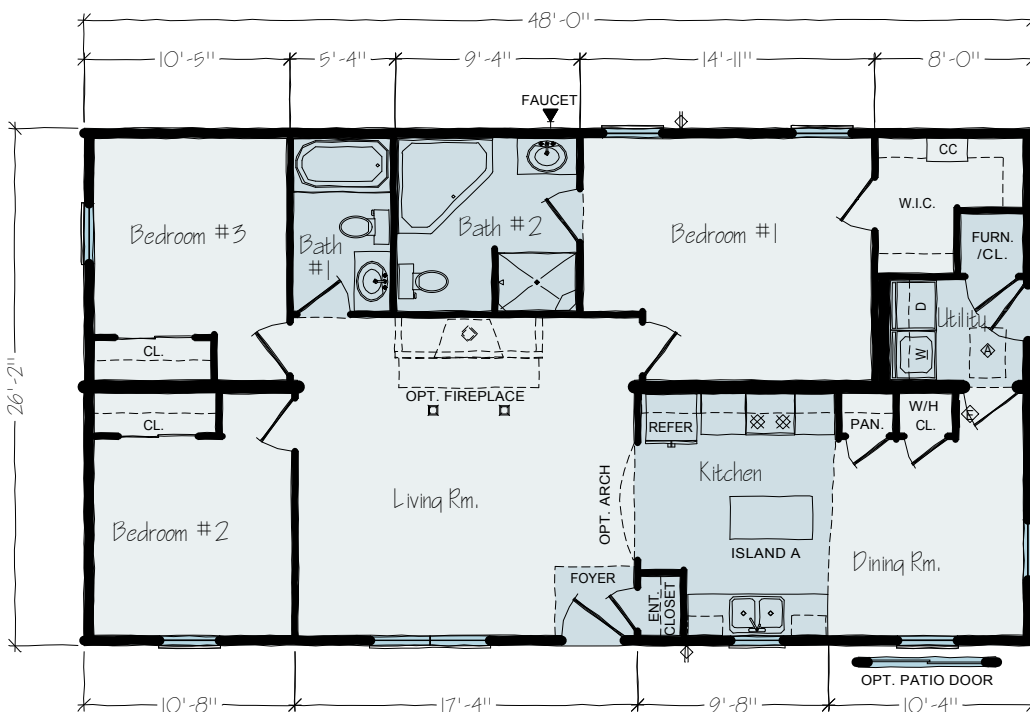

# LIVERPOOL

Square Footage: 1,248  
 Bedrooms: 3  
 Bathrooms: 2  
 Widths: 26ft, 28ft, 30ft  
 Plan: Ranch

## FIRST FLOOR