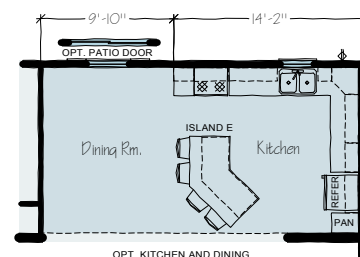

NEWPORT

Square Footage: 1,352
 Bedrooms: 3
 Bathrooms: 2
 Widths: 26ft, 28ft, 30ft
 Plan: Ranch

FIRST FLOOR

OPTIONS

OPT. BASEMENT STAIRWELL LAYOUT

OPT. KITCHEN AND DINING ROOM LAYOUT