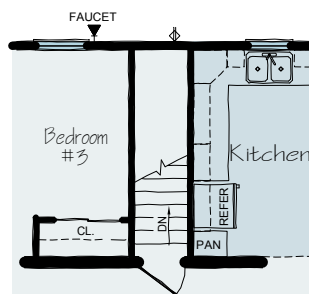

NEWPORT

Square Footage: 1,352
 Bedrooms: 3
 Bathrooms: 2
 Widths: 26ft, 28ft, 30ft
 Plan: Ranch

FIRST FLOOR

OPTIONS

OPT. BASEMENT STAIRWELL LAYOUT

OPT. KITCHEN AND DINING ROOM LAYOUT