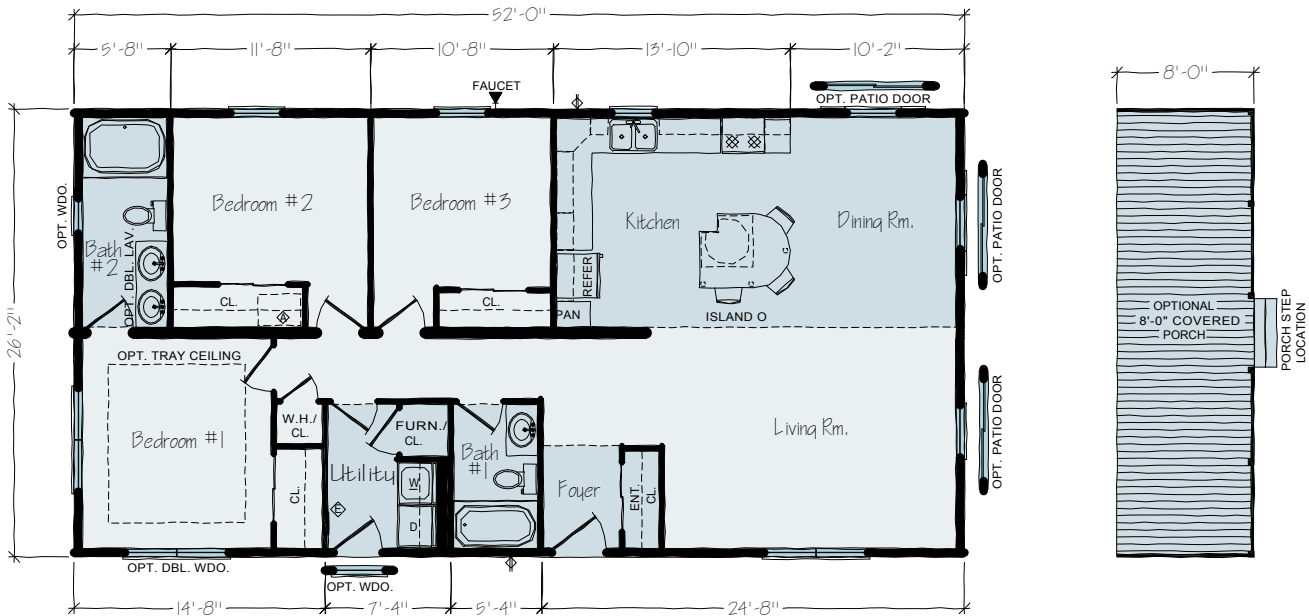

NEWPORT

Square Footage: 1,352
 Bedrooms: 3
 Bathrooms: 2
 Widths: 26ft, 28ft, 30ft
 Plan: Ranch

FIRST FLOOR

OPTIONS

OPT. BASEMENT STAIRWELL LAYOUT

OPT. KITCHEN AND DINING ROOM LAYOUT