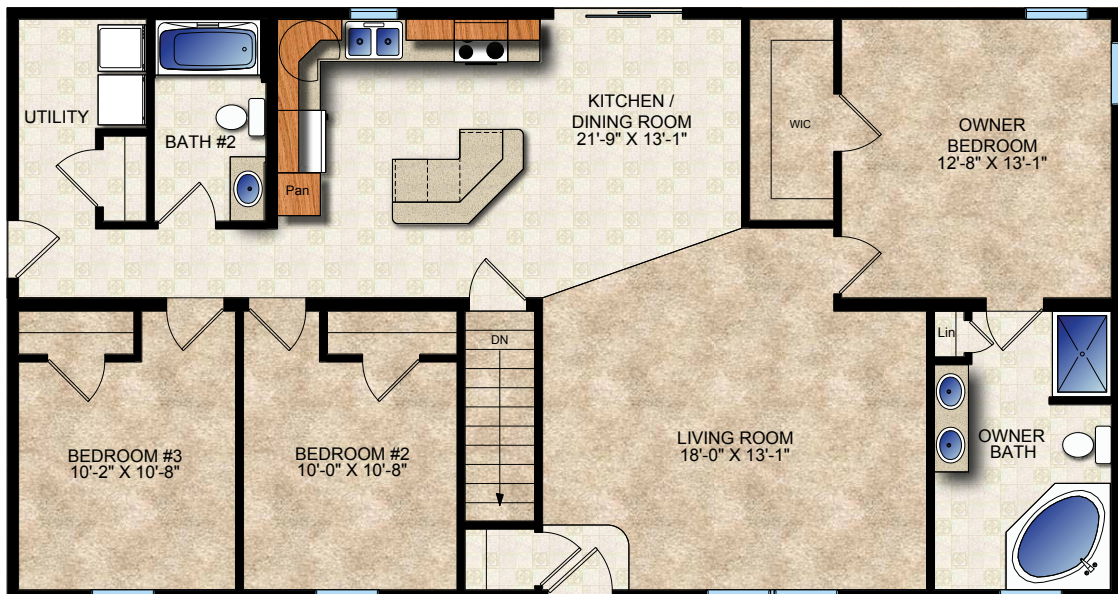

Sinclair

Square Footage: 1,437

Bedrooms: 3

Bathrooms: 2

Widths: 26f, 28ft, 30ft

Plan: Ranch

Standard Plan

52

28