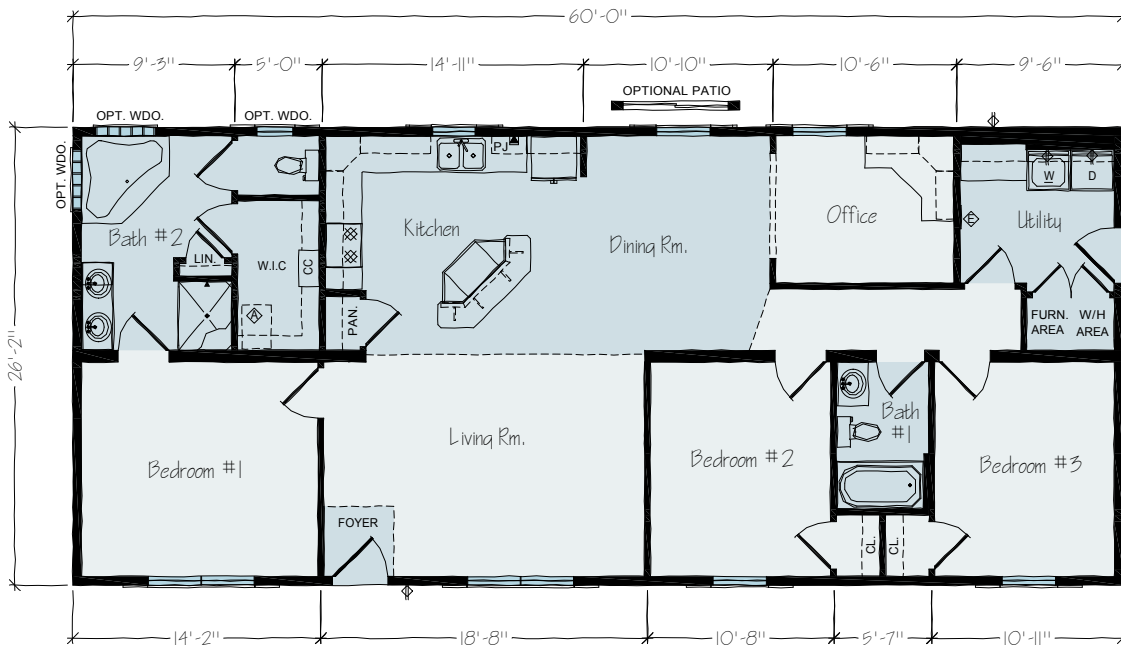

ST PAUL

Square Footage: 1,560
 Bedrooms: 3
 Bathrooms: 2
 Widths: 26ft, 28ft, 30ft
 Plan: Ranch

FIRST FLOOR

OPTIONS

BASEMENT OPTION