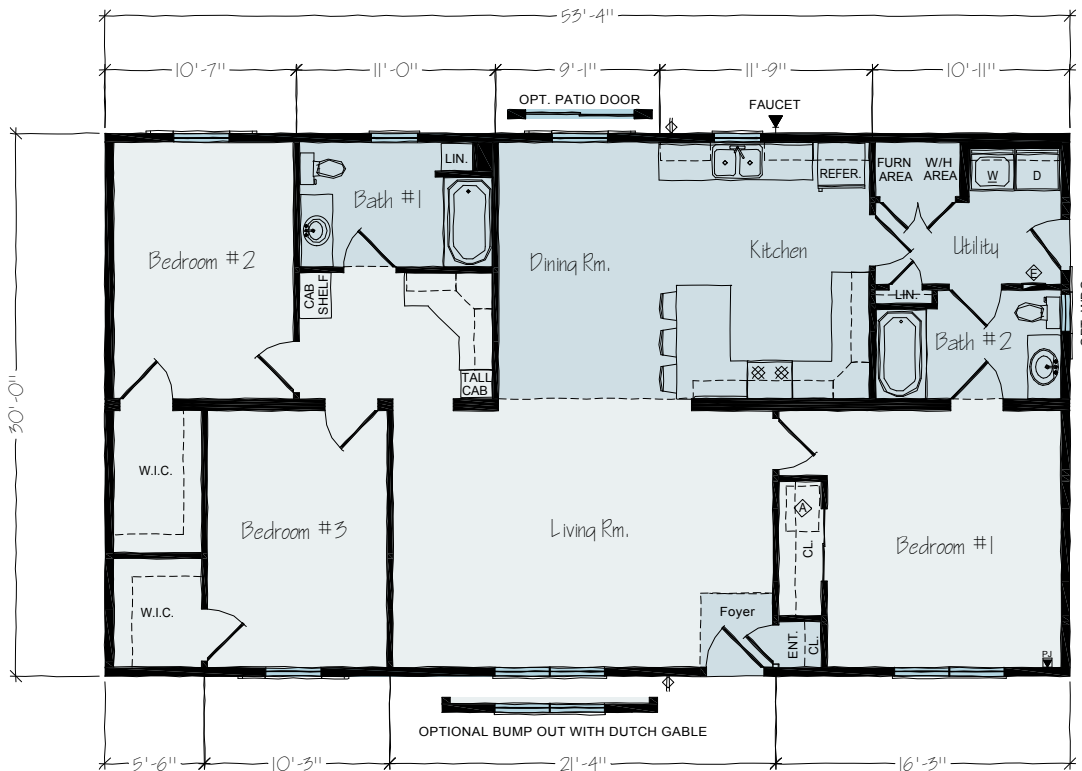

# TOWNSLAND

Square Footage: 1,600

Bedrooms: 3

Bathrooms: 2

Widths: 30ft

Plan: Ranch

## FIRST FLOOR