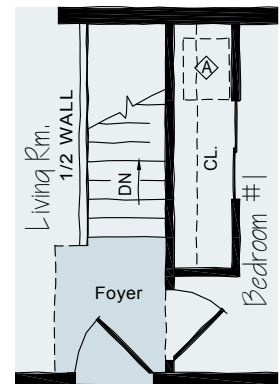

OPTIONS

OPT. BASEMENT STAIRS